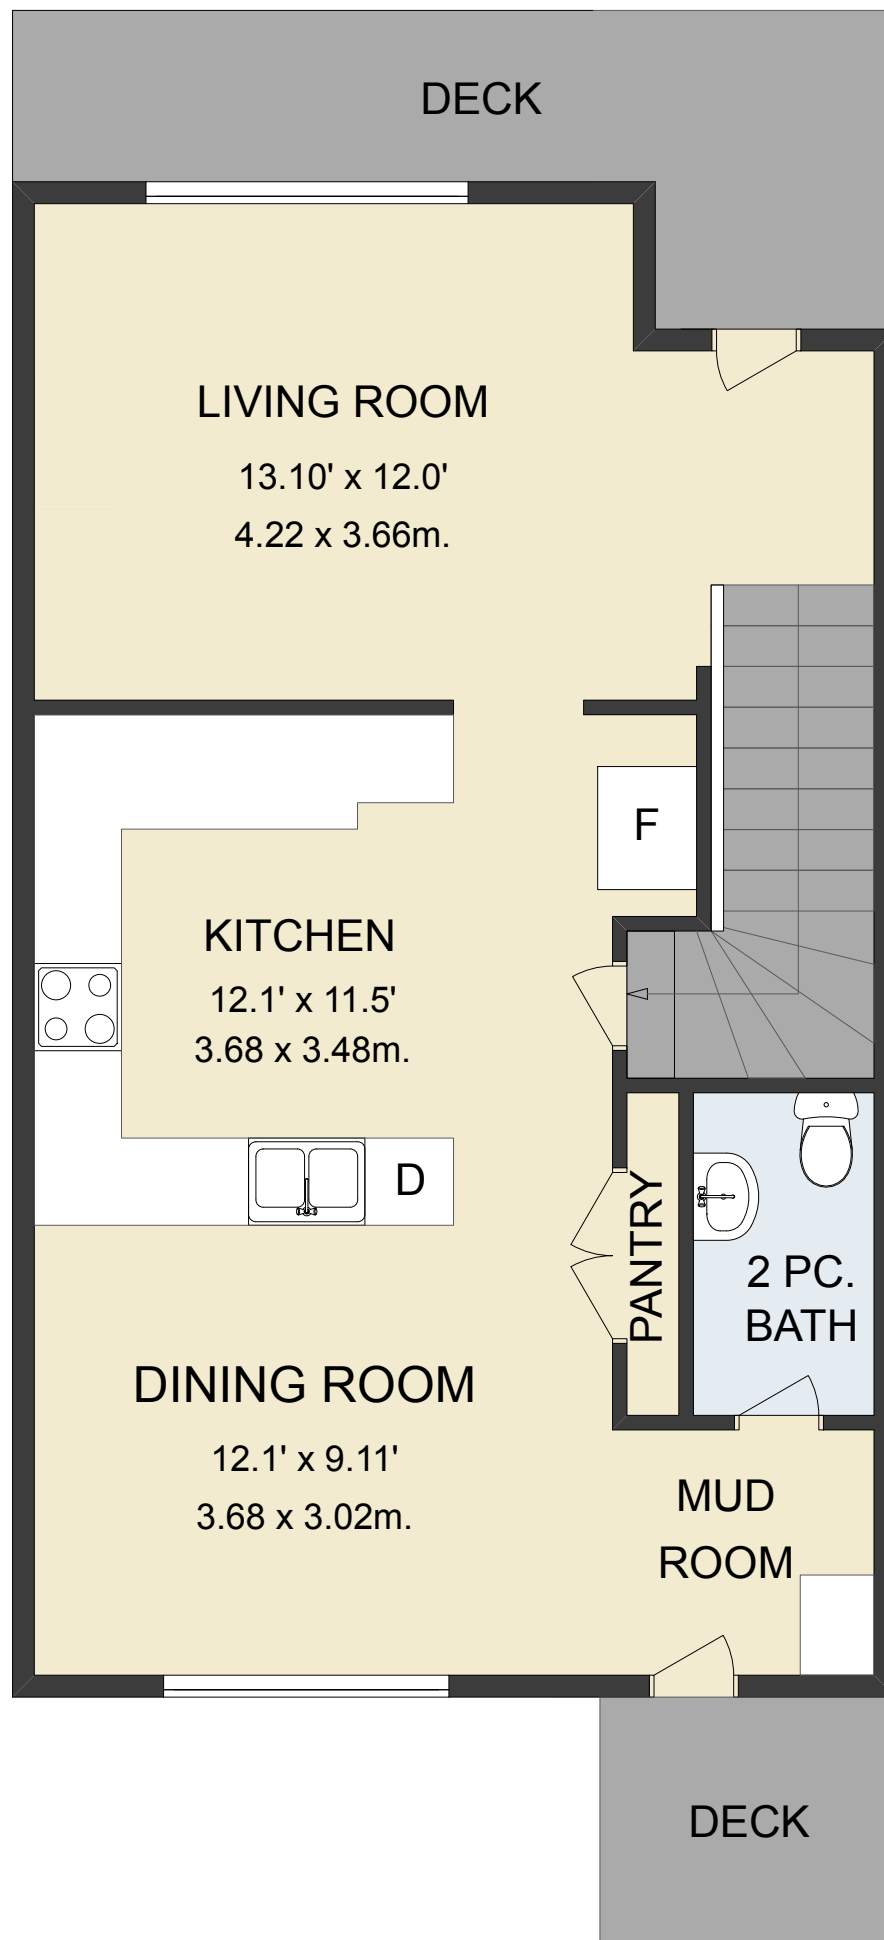

1534 McAlpine St

Chamberlain
Group

MAIN FLOOR

MAIN FLOOR 684.59 sq ft 63.60 sq m

TOTAL 1,407.93 sq ft 130.80 sq m

1534 McAlpine St

Chamberlain
Group

TOP FLOOR

TOP FLOOR 723.34 sq ft 67.20 sq m

TOTAL 1,407.93 sq ft 130.80 sq m