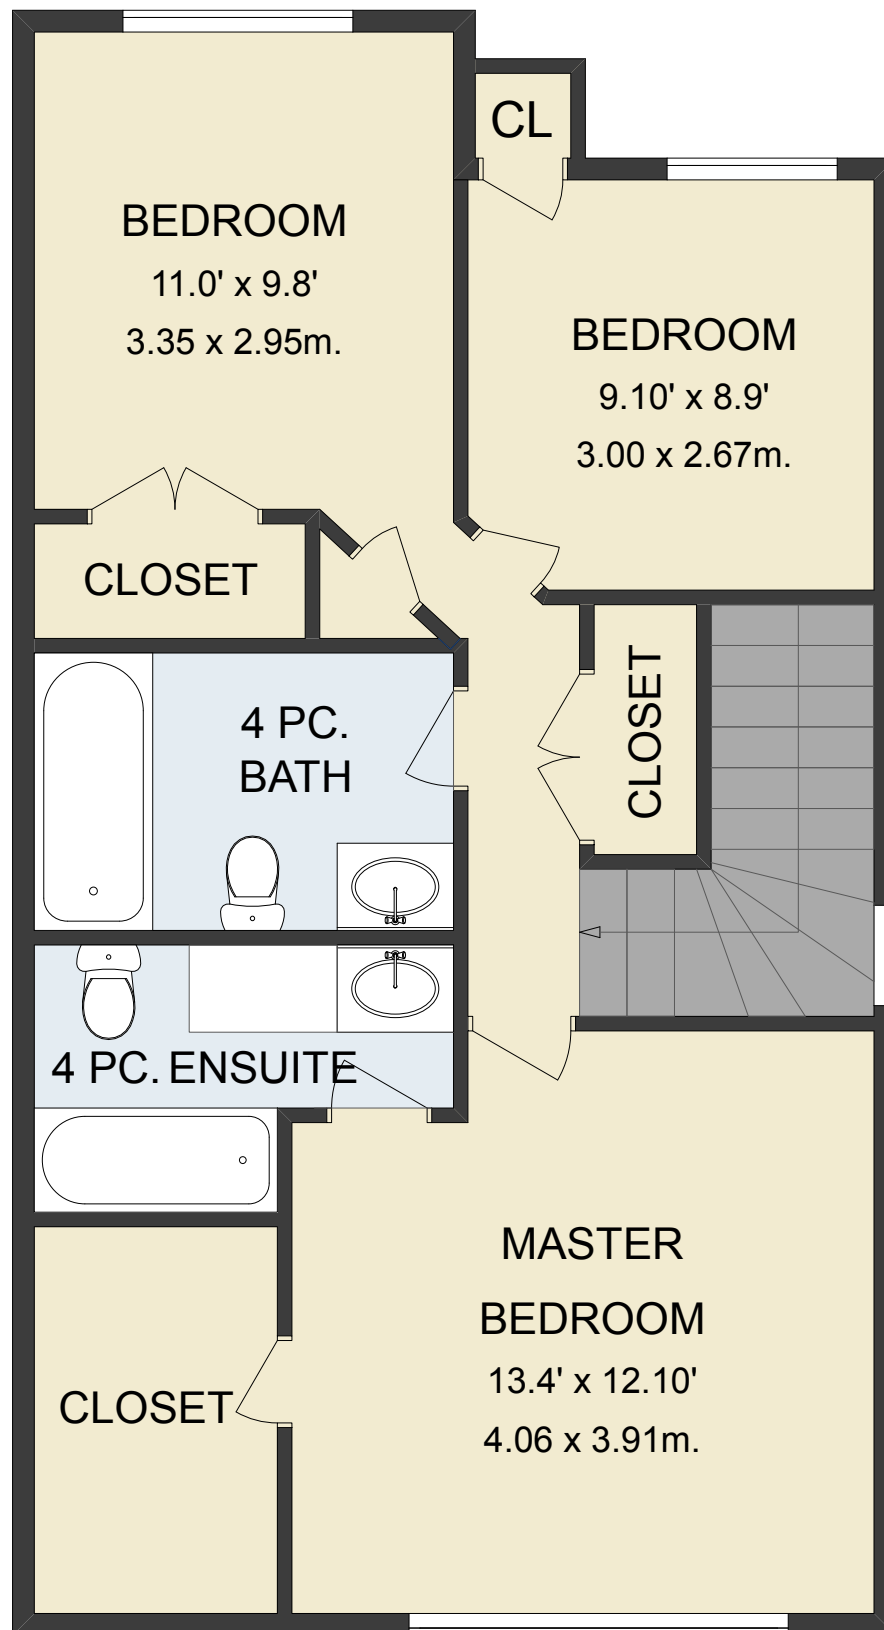

1534 McAlpine St

Chamberlain
Group

MAIN FLOOR

MAIN FLOOR 684.59 sq ft 63.60 sq m

TOTAL 1,407.93 sq ft 130.80 sq m

1534 McAlpine St

Chamberlain
Group

TOP FLOOR

TOP FLOOR 723.34 sq ft 67.20 sq m

TOTAL 1,407.93 sq ft 130.80 sq m